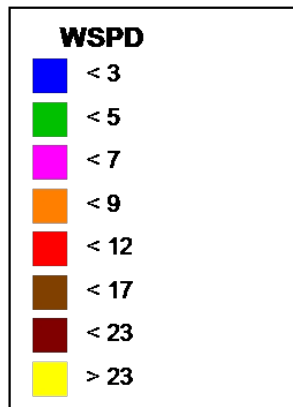

Site: Yankee
Parameter: WSPD
Units: MPH

Period: 6/26/2019-6/26/2019