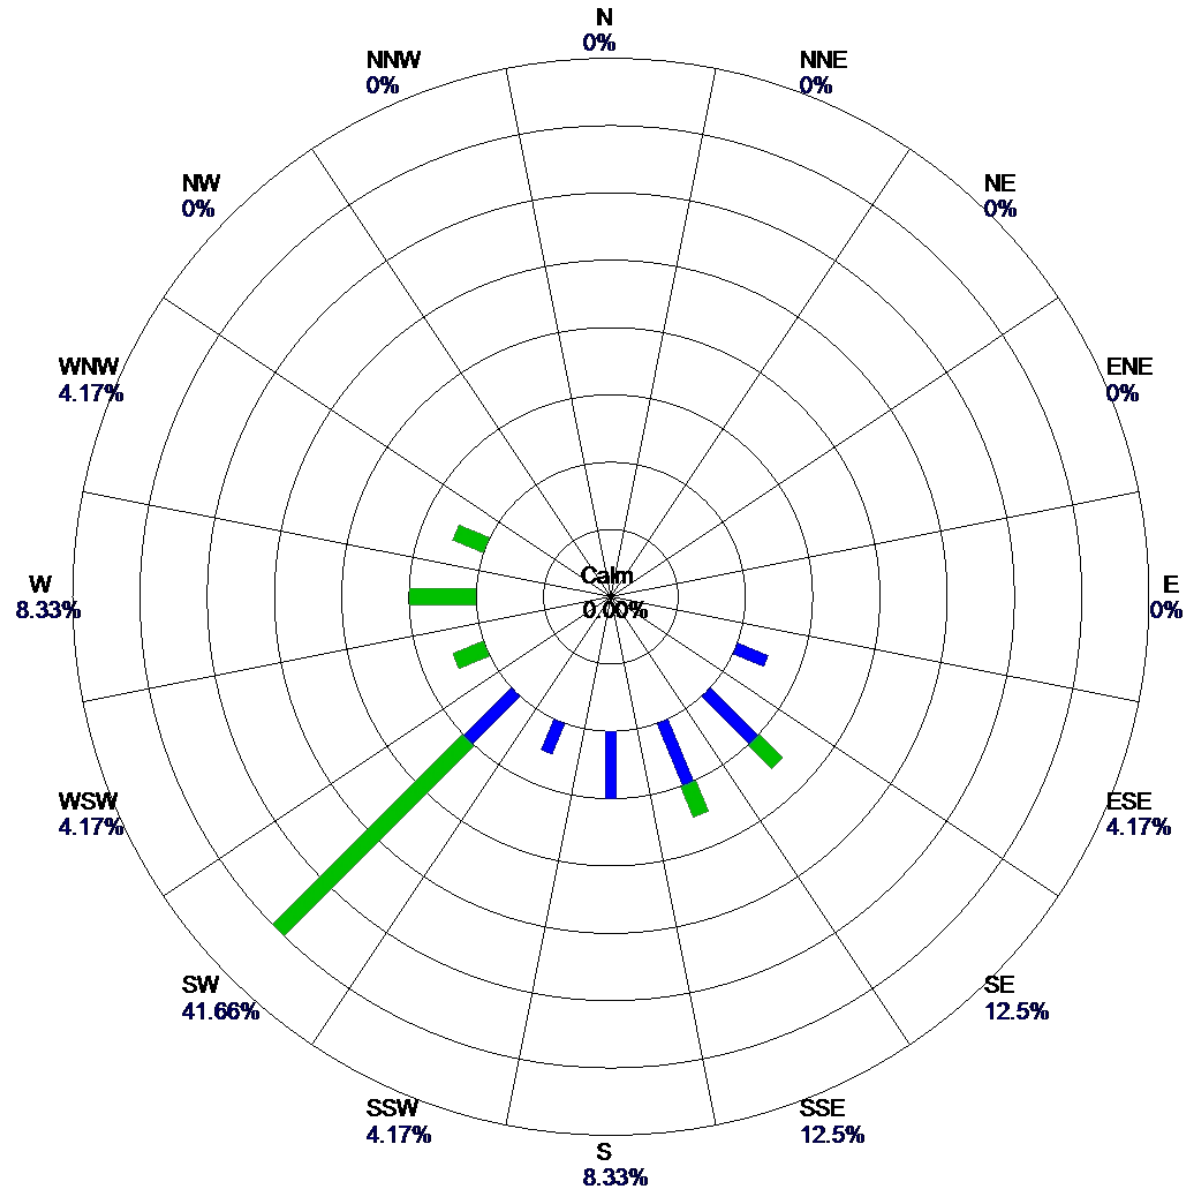

Site: Yankee
Parameter: WSPD
Units: MPH

Period: 6/26/2019-6/26/2019