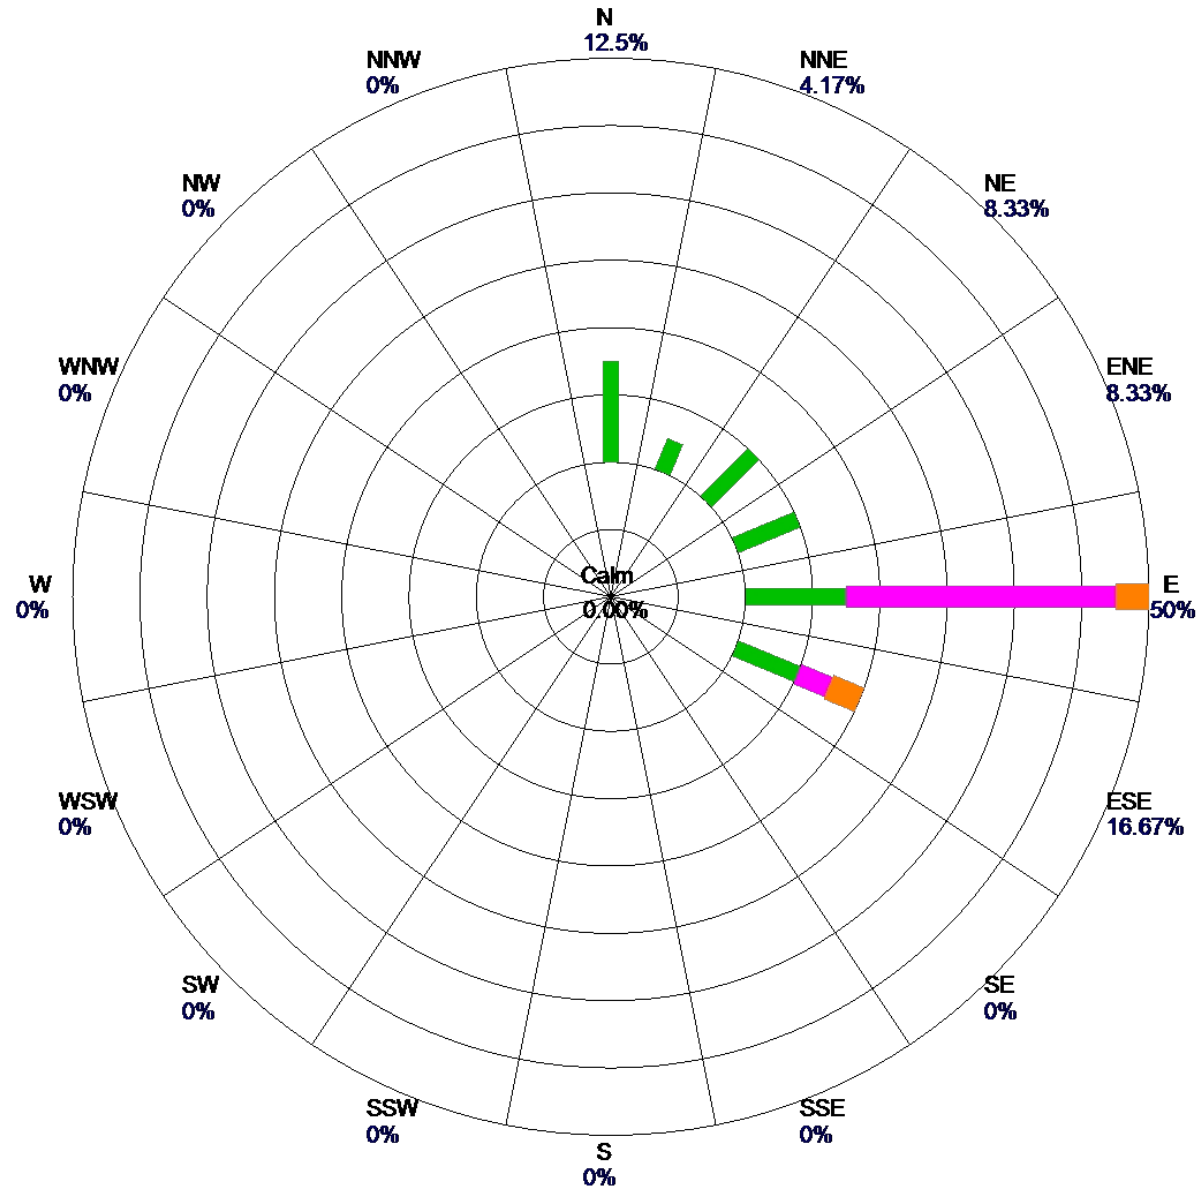

Site: Yankee
Parameter: WSPD
Units: MPH

Period: 5/21/2019-5/21/2019