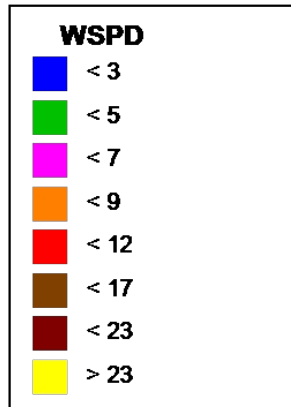

Site: Yankee
Parameter: WSPD
Units: MPH

Period: 5/21/2019-5/21/2019