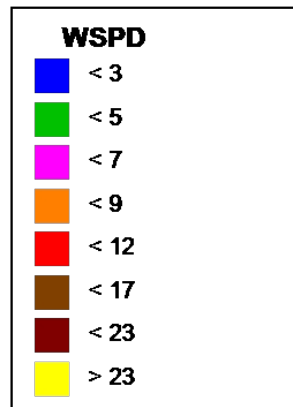

Site: Yankee
Parameter: WSPD
Units: MPH

Period: 4/27/2019-4/27/2019