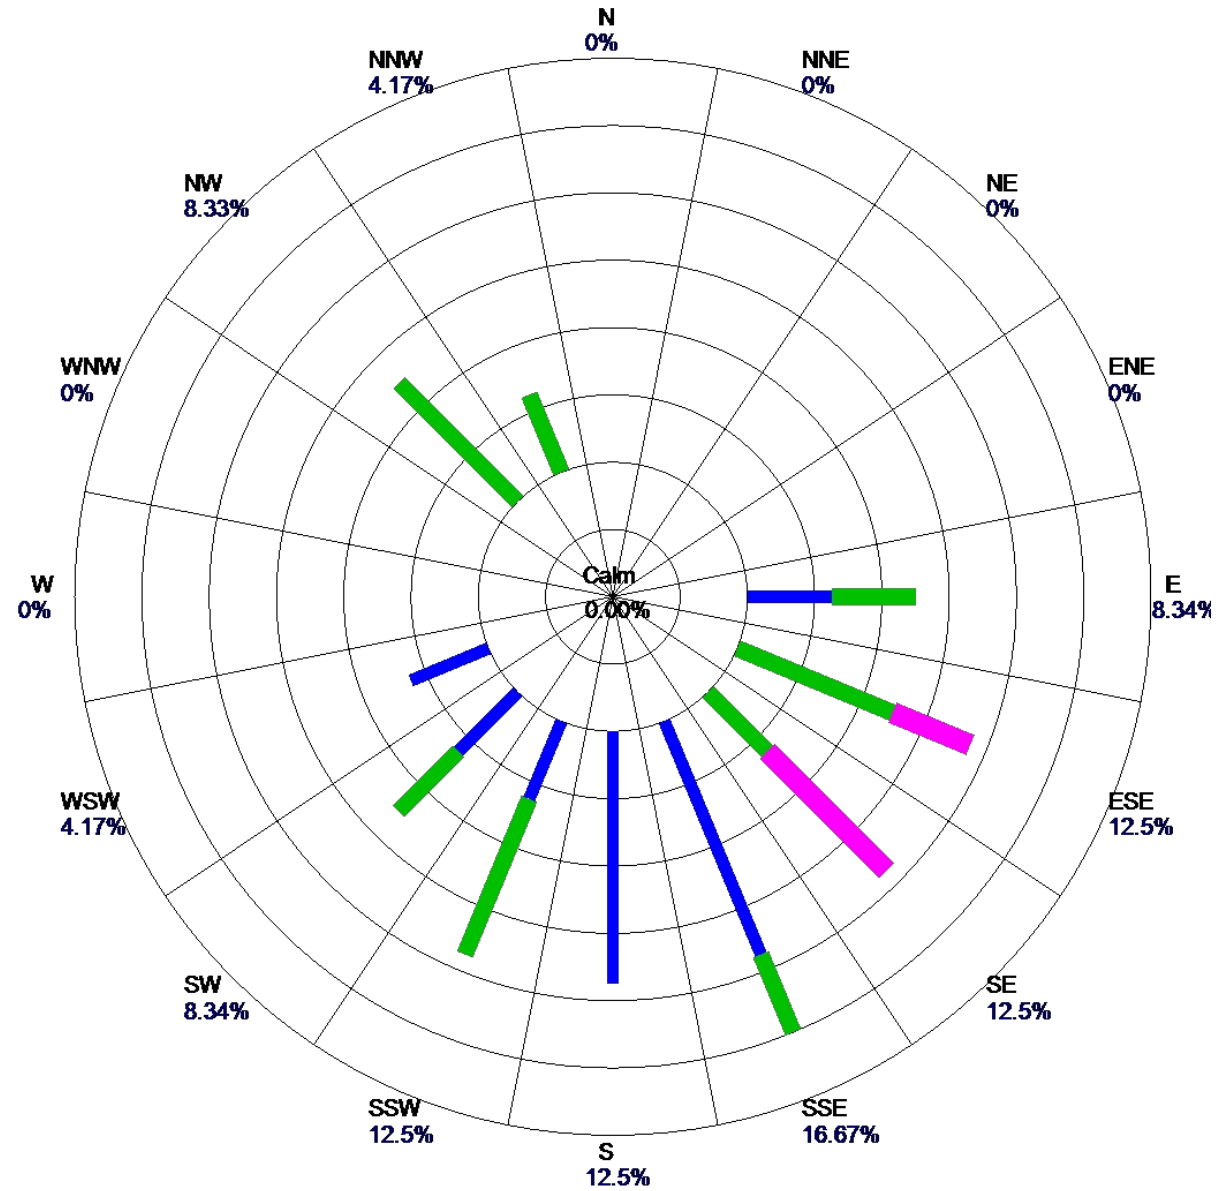

Site: Yankee
Parameter: WSPD
Units: MPH

Period: 4/27/2019-4/27/2019