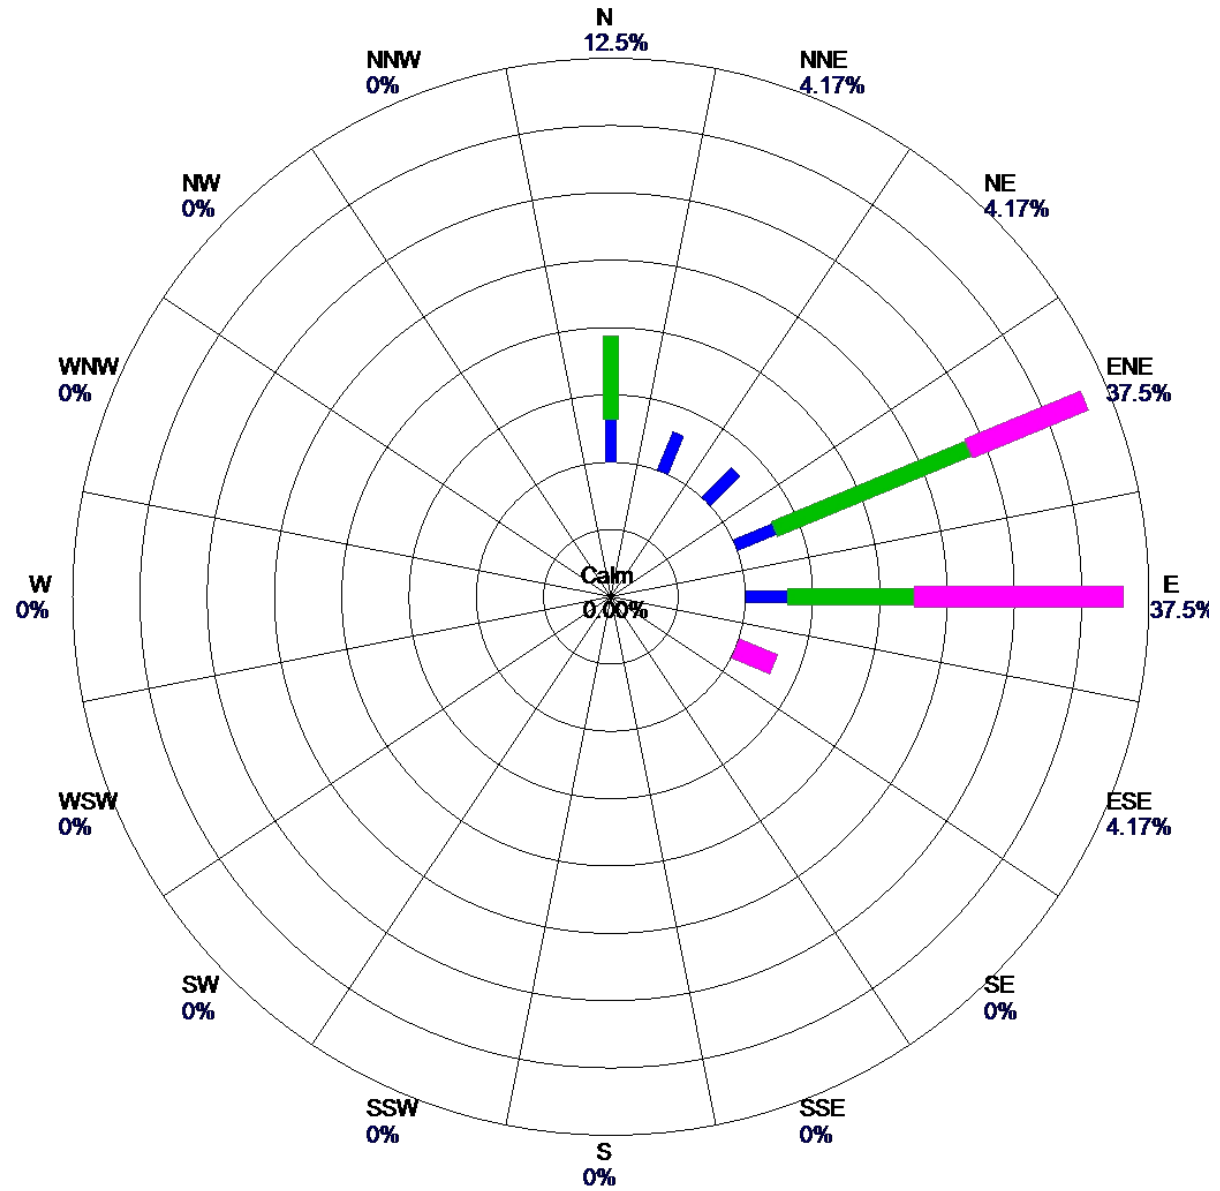

Site: Yankee
Parameter: WSPD
Units: MPH

Period: 2/26/2019-2/26/2019