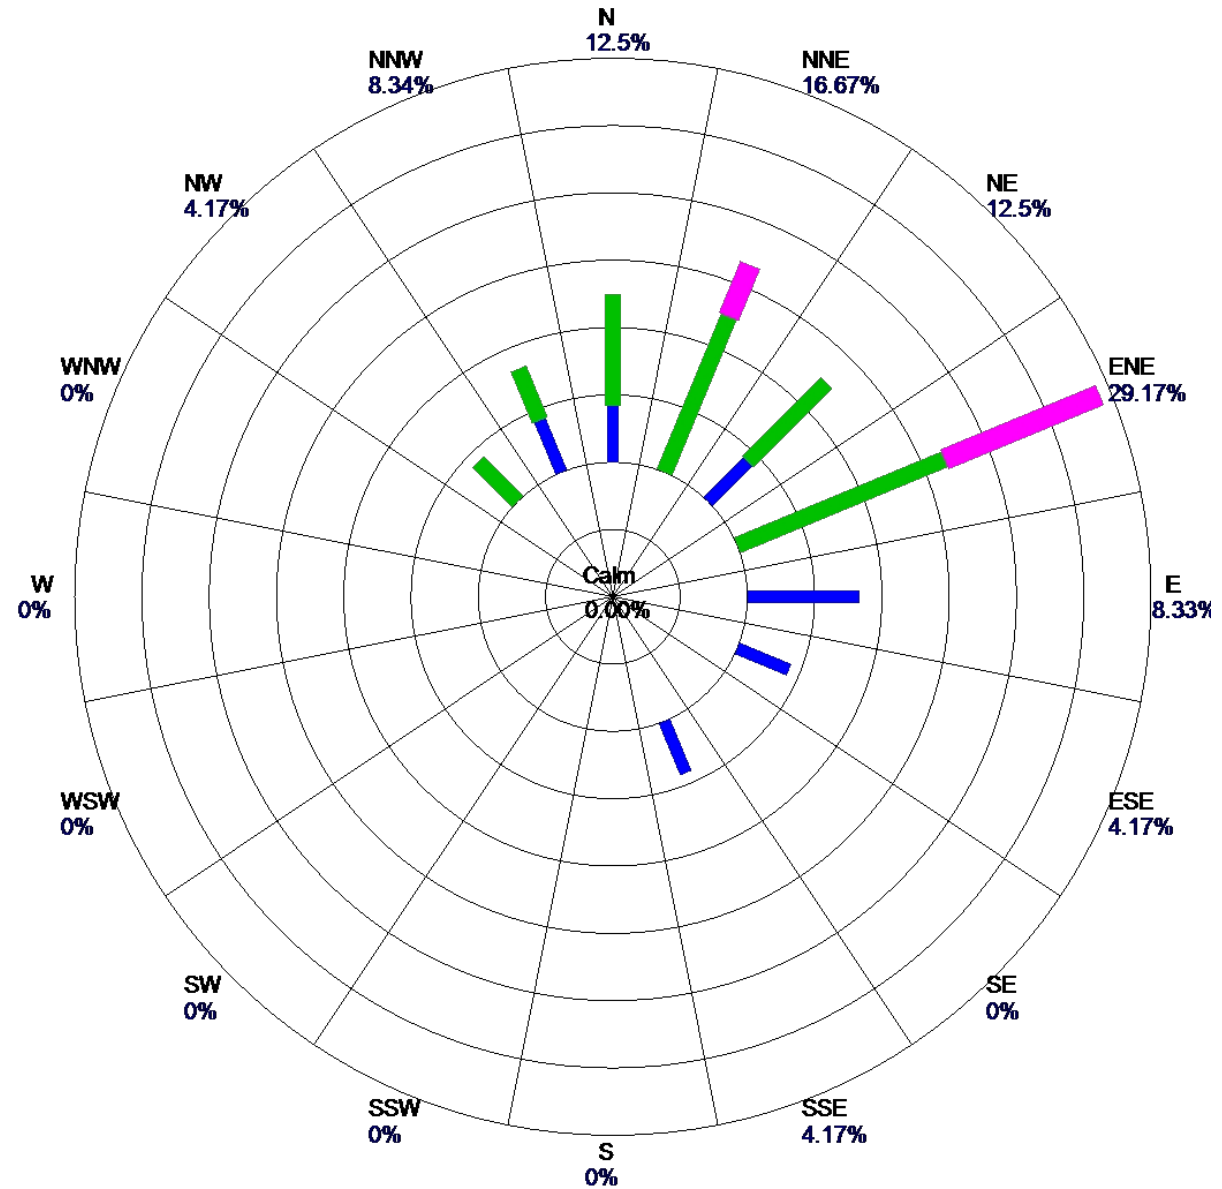

Site: Yankee
Parameter: WSPD
Units: MPH

Period: 1/21/2019-1/21/2019