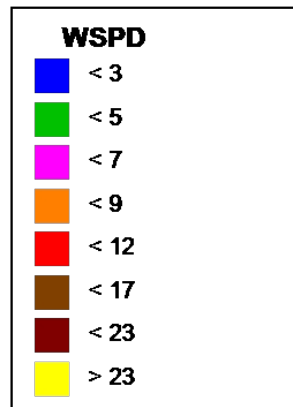

Site: Yankee
Parameter: WSPD
Units: MPH

Period: 1/21/2019-1/21/2019