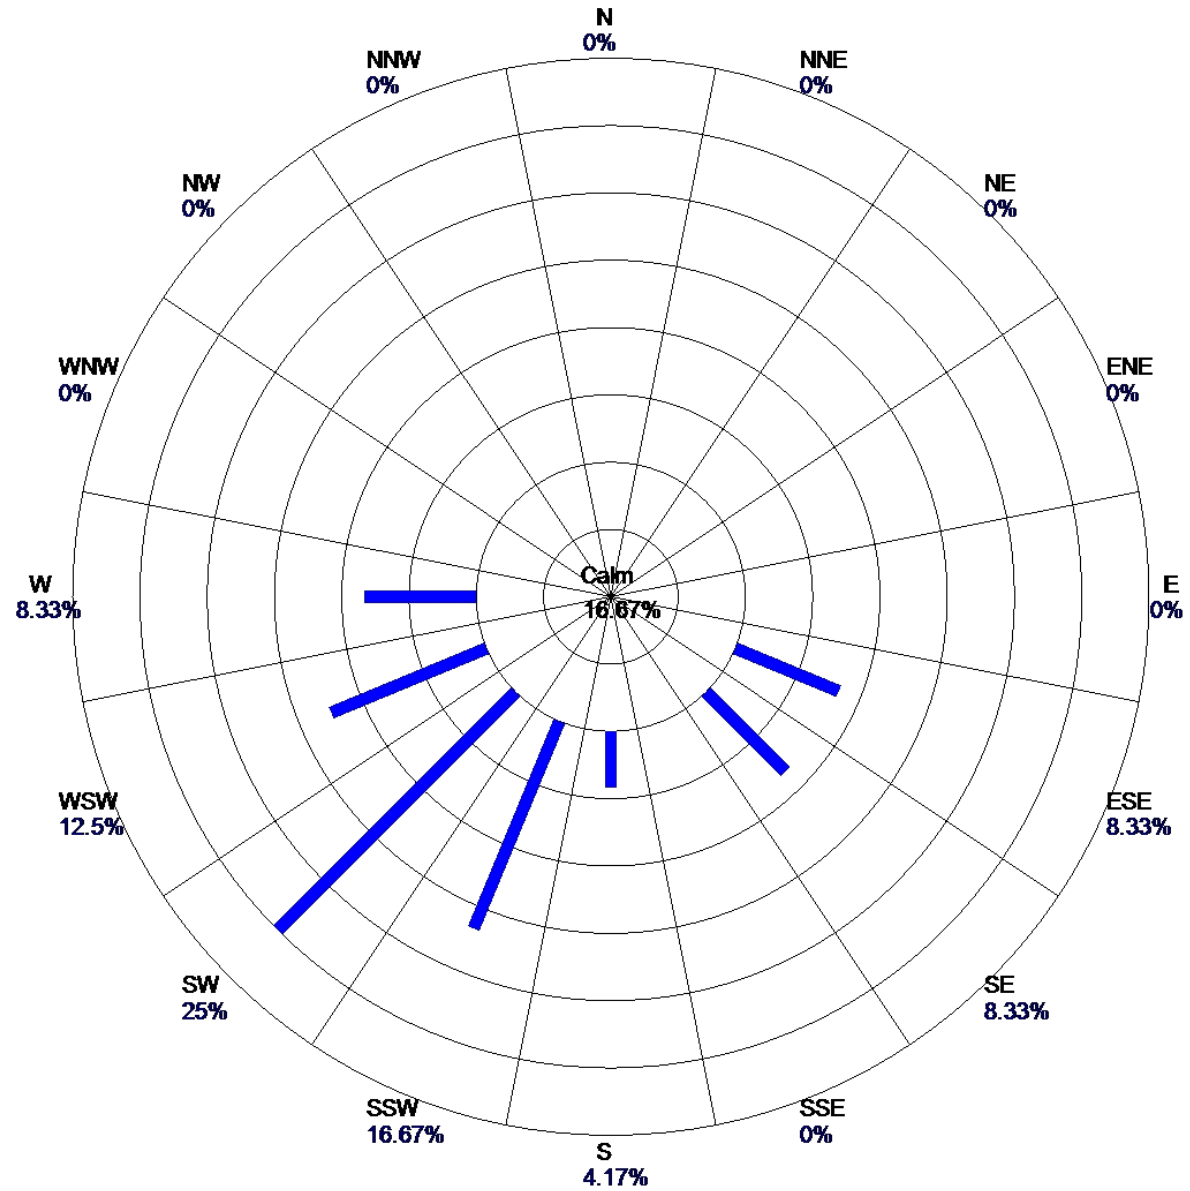

Site: Amanda Elem
Parameter: WSPD
Units: MPH

Period: 6/26/2019-6/26/2019