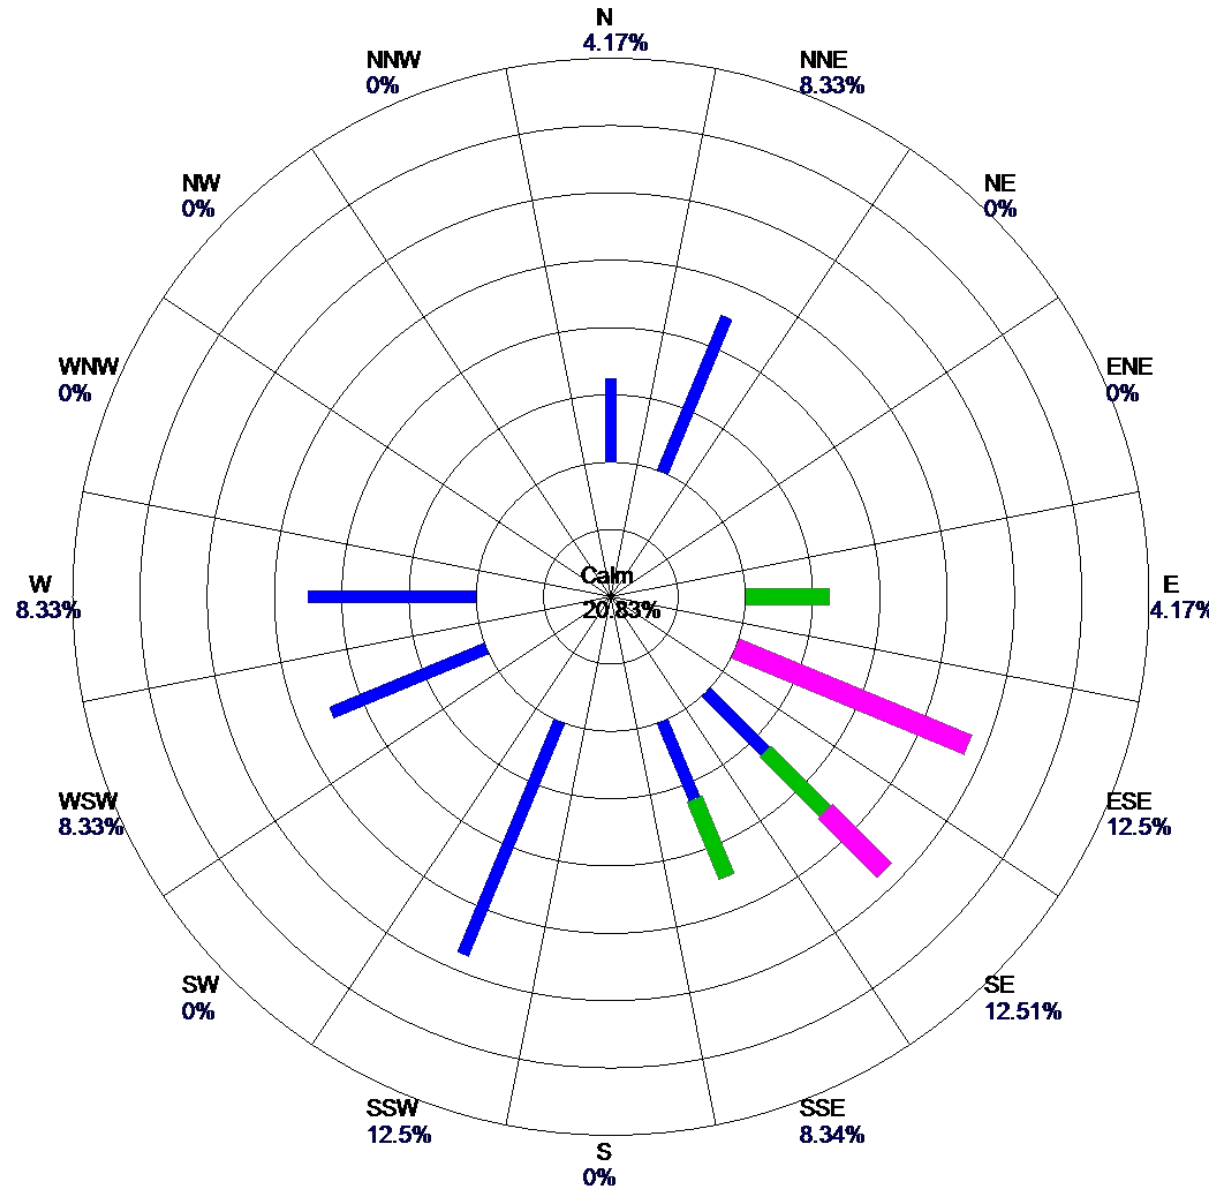

Site: Amanda Elem  
Parameter: WSPD  
Units: MPH

Period: 4/27/2019-4/27/2019