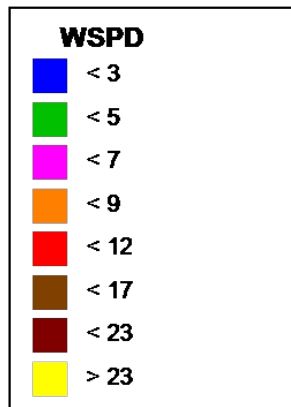

Site: Amanda Elem  
Parameter: WSPD  
Units: MPH

Period: 4/27/2019-4/27/2019