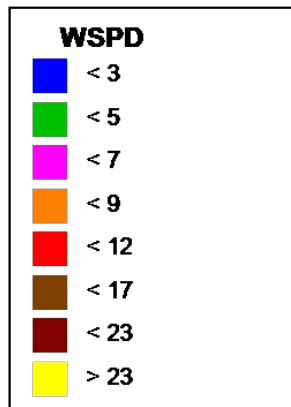

Site: Amanda Elem  
Parameter: WSPD  
Units: MPH

Period: 4/15/2019-4/15/2019