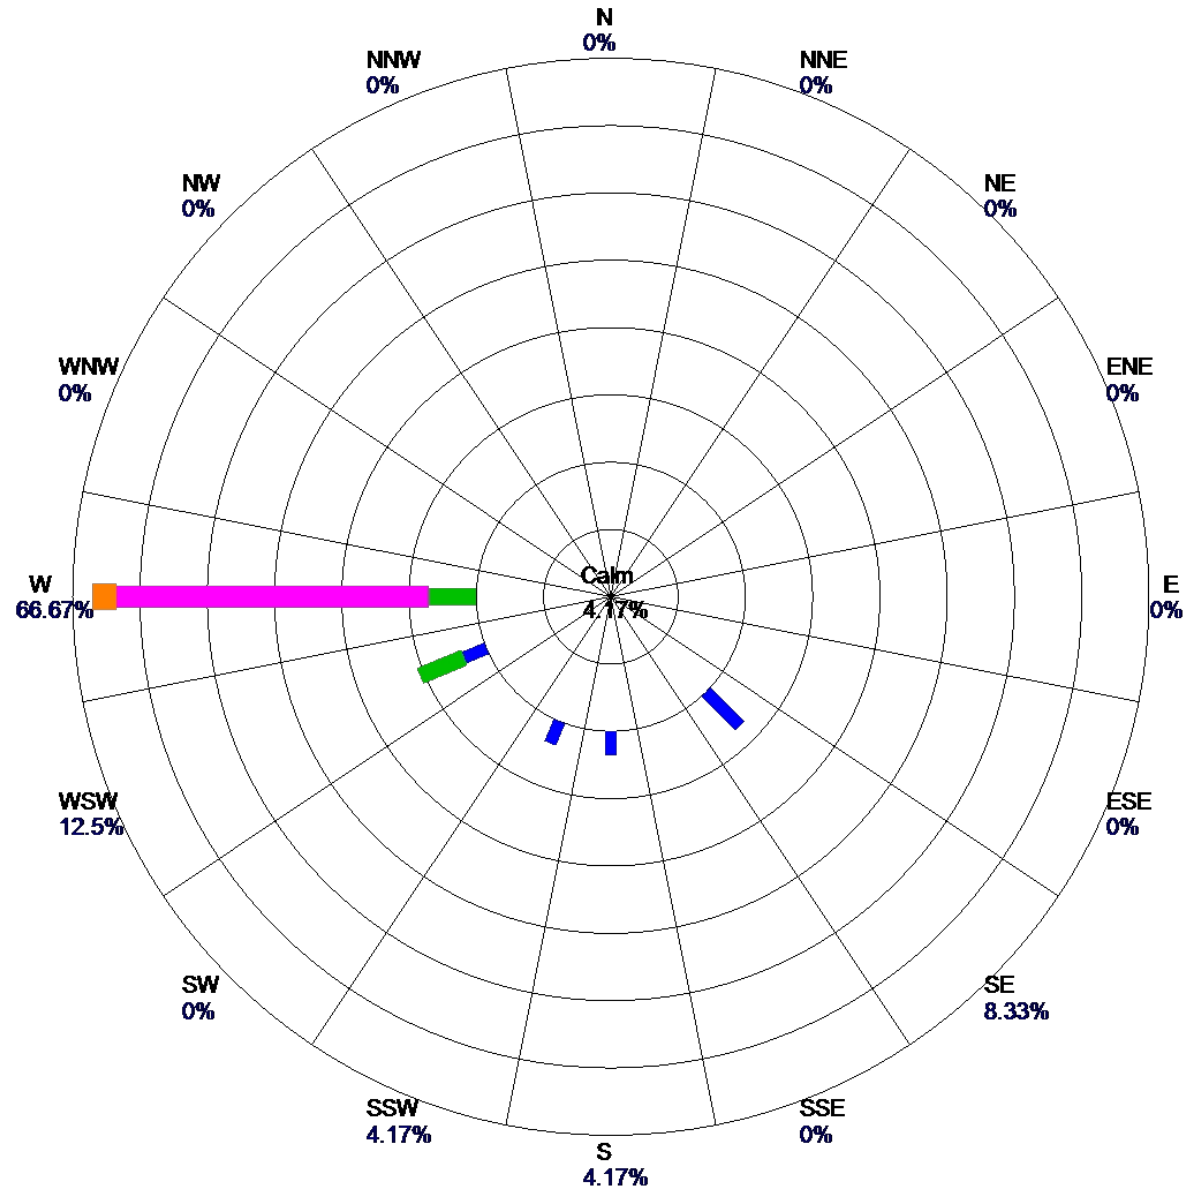

Site: Amanda Elem  
Parameter: WSPD  
Units: MPH

Period: 4/15/2019-4/15/2019