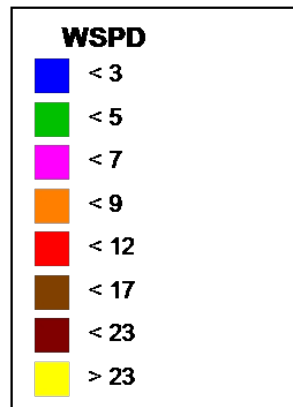

Site: Yankee
Parameter: WSPD
Units: MPH

Period: 10/29/2018-10/29/2018