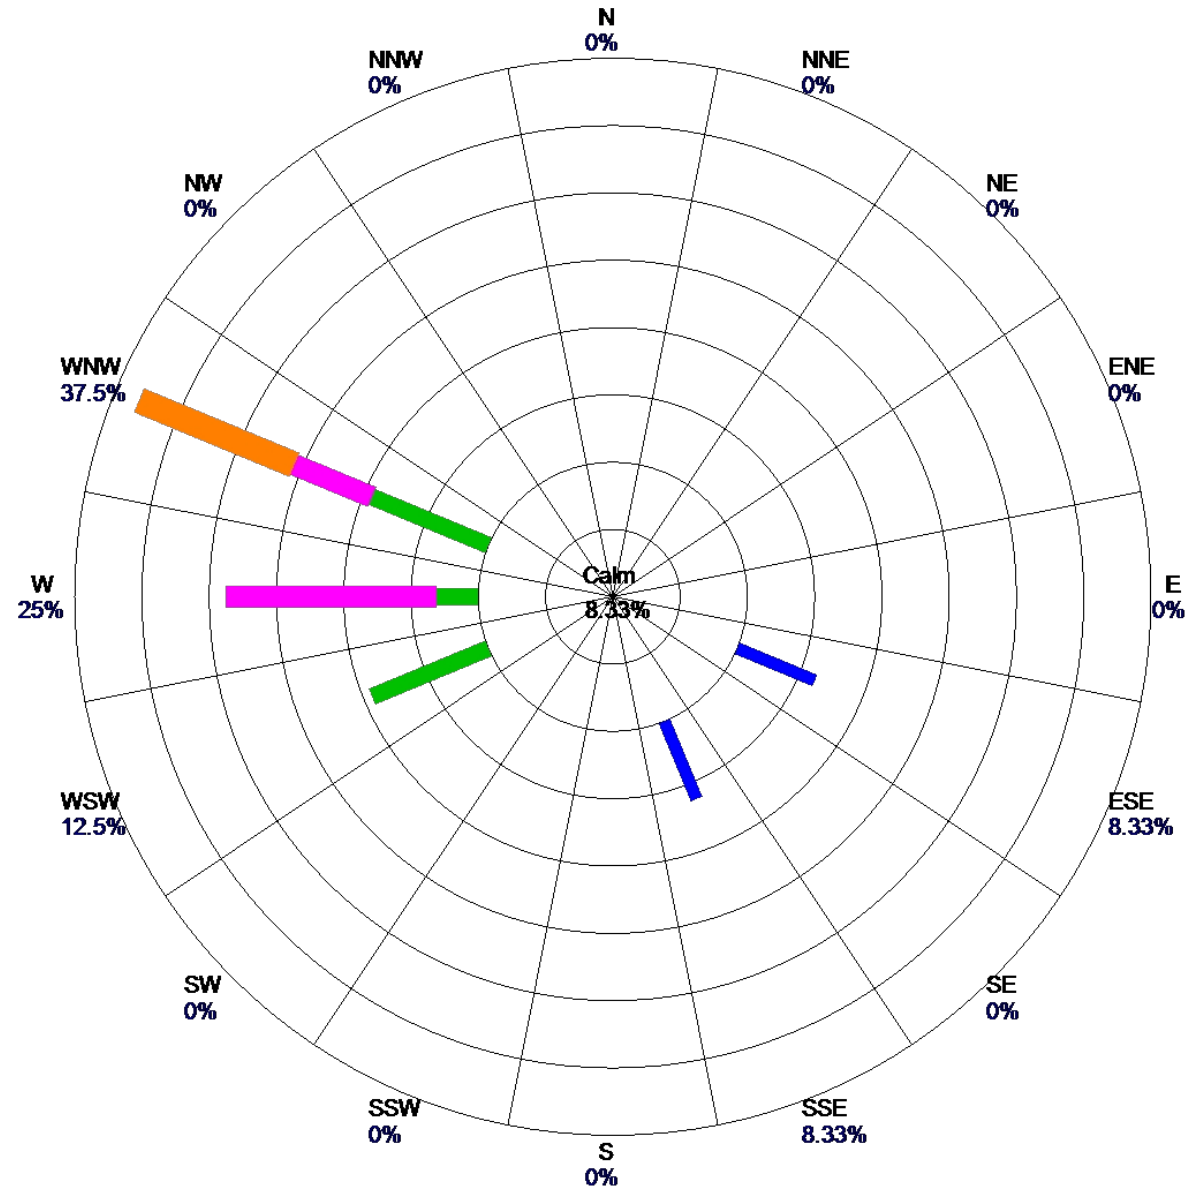

Site: Yankee
Parameter: WSPD
Units: MPH

Period: 10/29/2018-10/29/2018