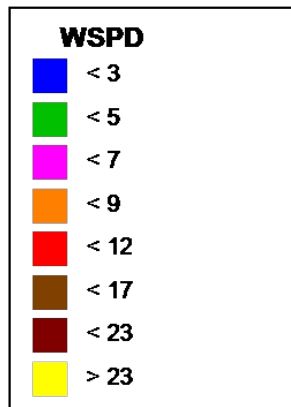

Site: YANKEE
Parameter: WSPD
Units: MPH

Period: 8/6/2018-8/6/2018