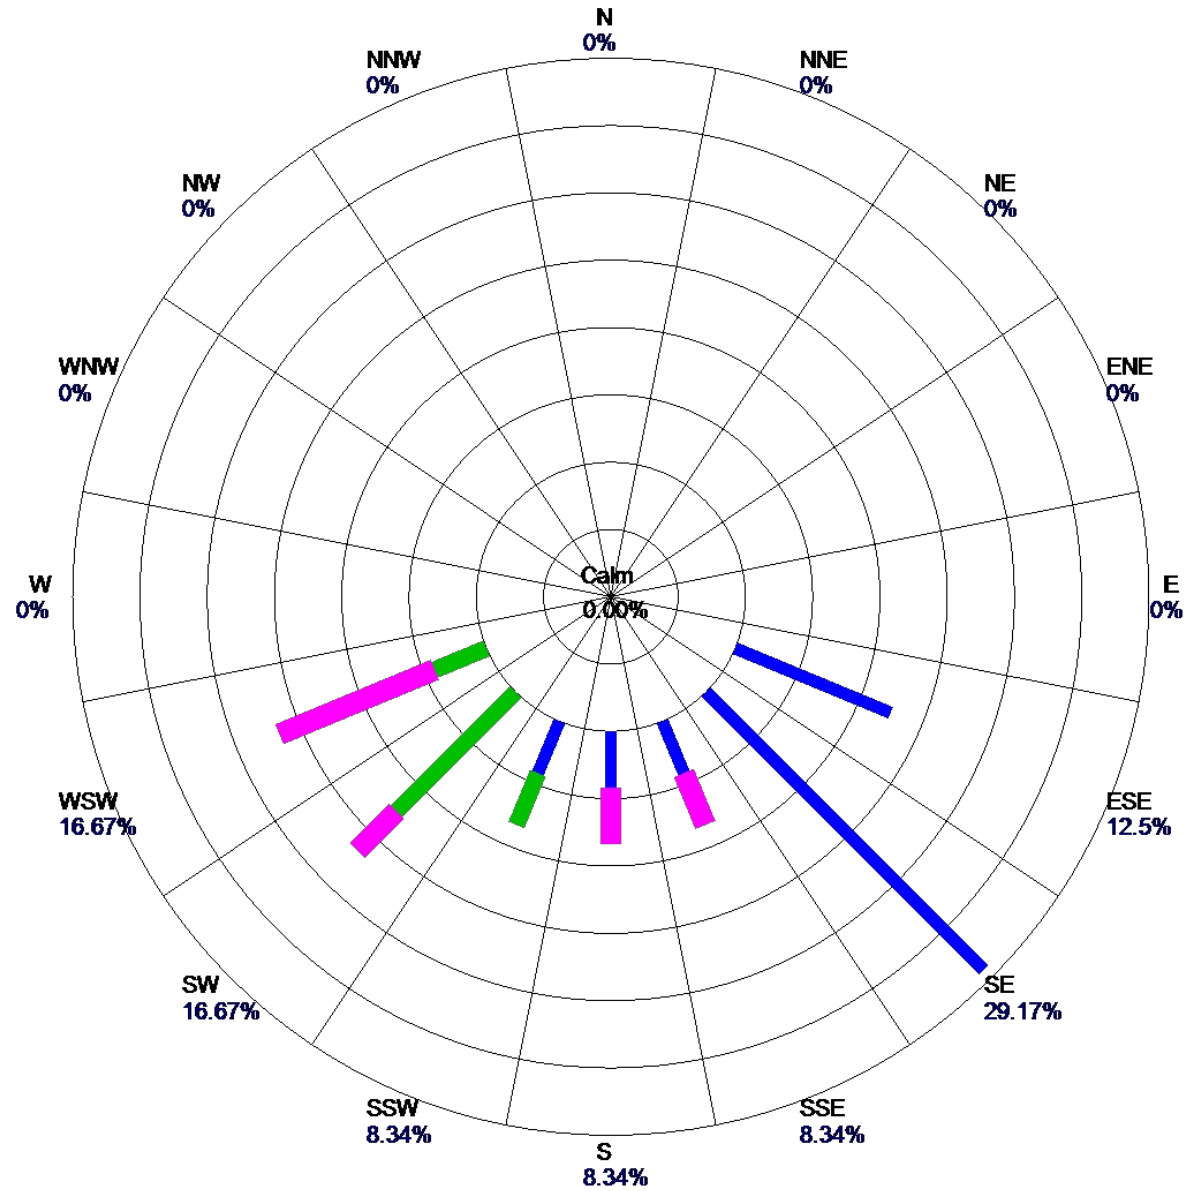

Site: YANKEE
Parameter: WSPD
Units: MPH

Period: 8/6/2018-8/6/2018