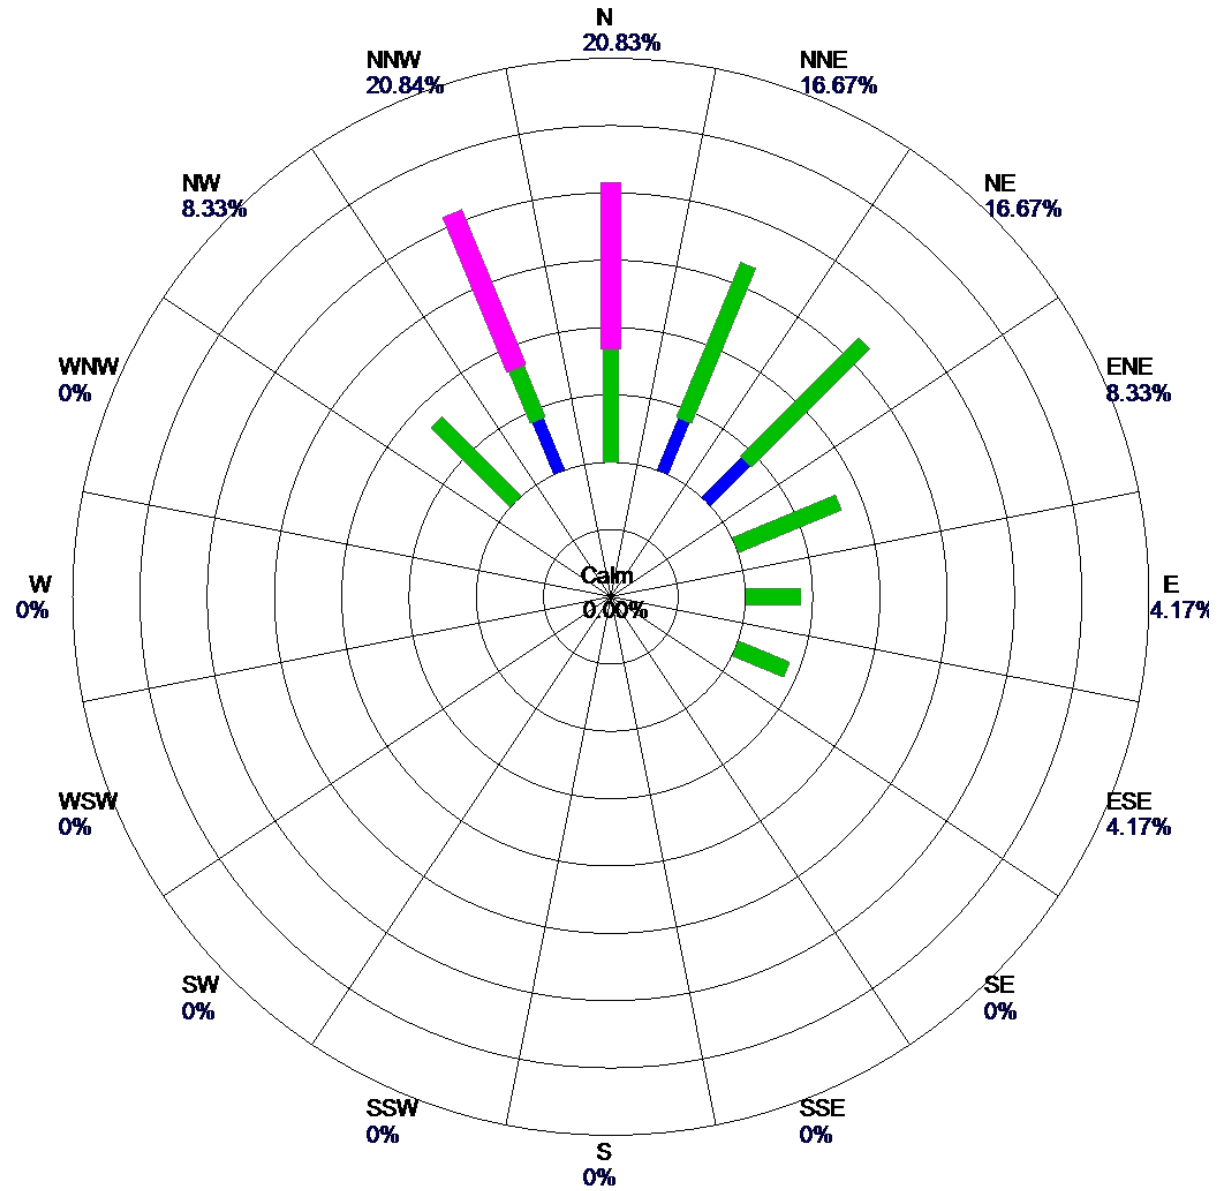

Site: YANKEE  
Parameter: WSPD  
Units: MPH

Period: 4/20/2018-4/20/2018