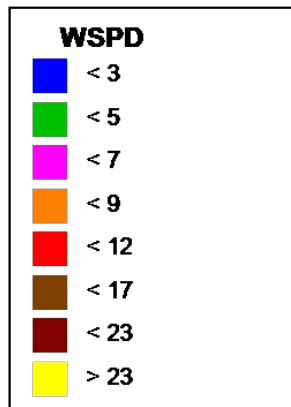

Site: YANKEE  
Parameter: WSPD  
Units: MPH

Period: 4/20/2018-4/20/2018