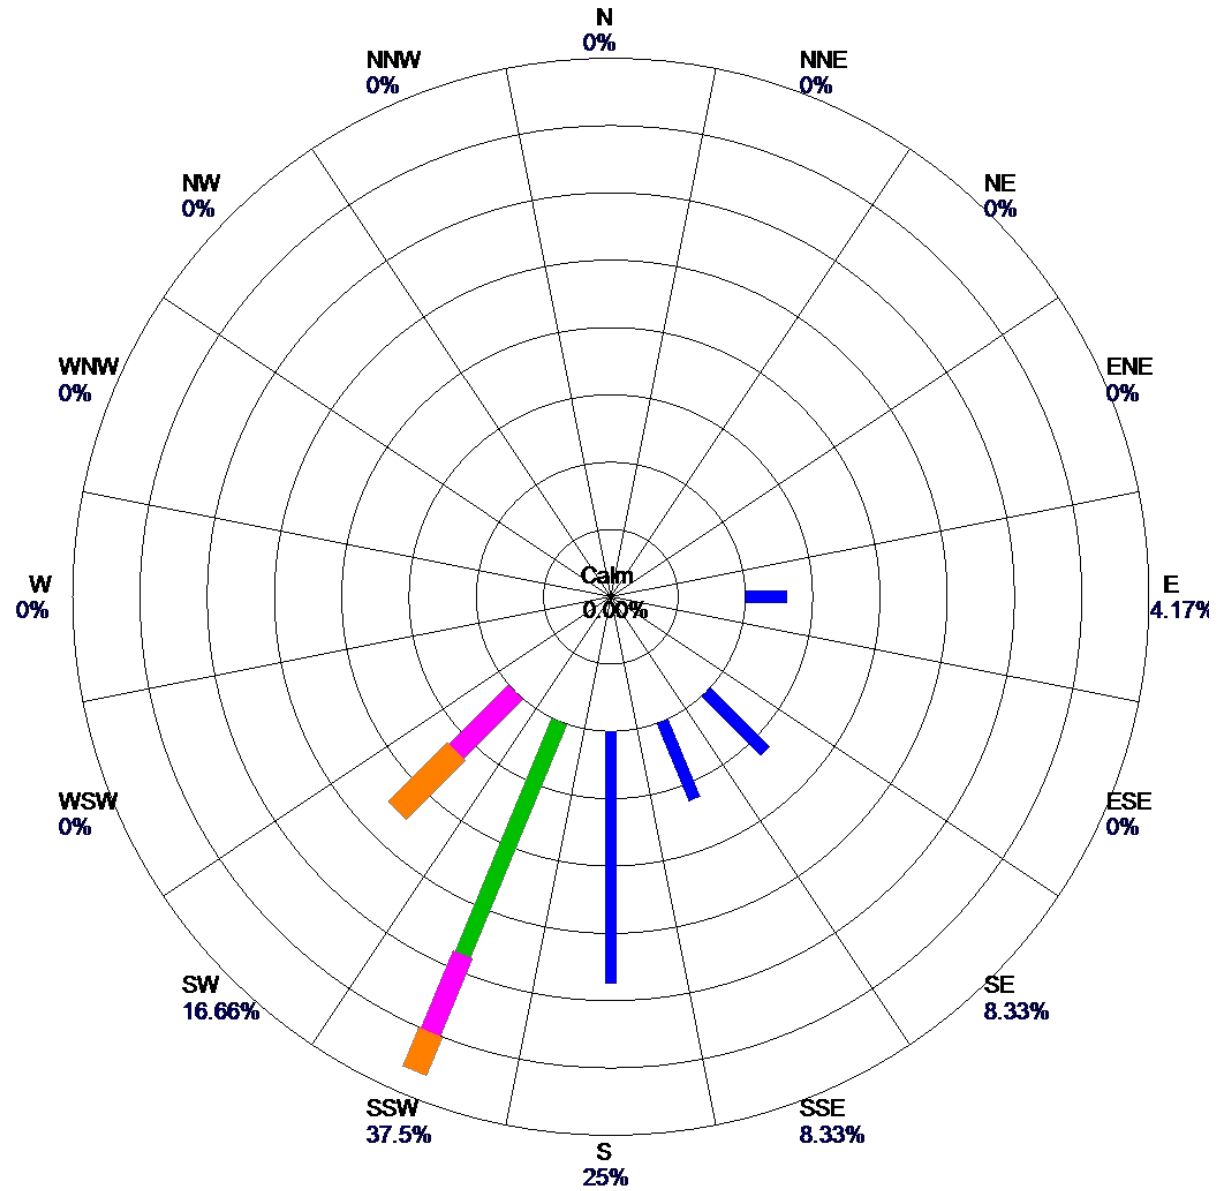

Site: YANKEE  
Parameter: WSPD  
Units: MPH

Period: 2/19/2018-2/19/2018