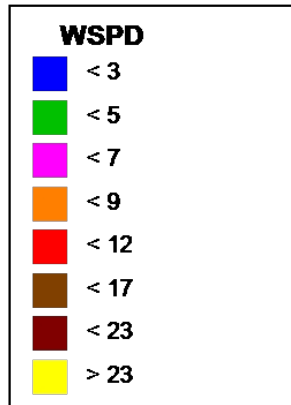

Site: YANKEE  
Parameter: WSPD  
Units: MPH

Period: 2/19/2018-2/19/2018