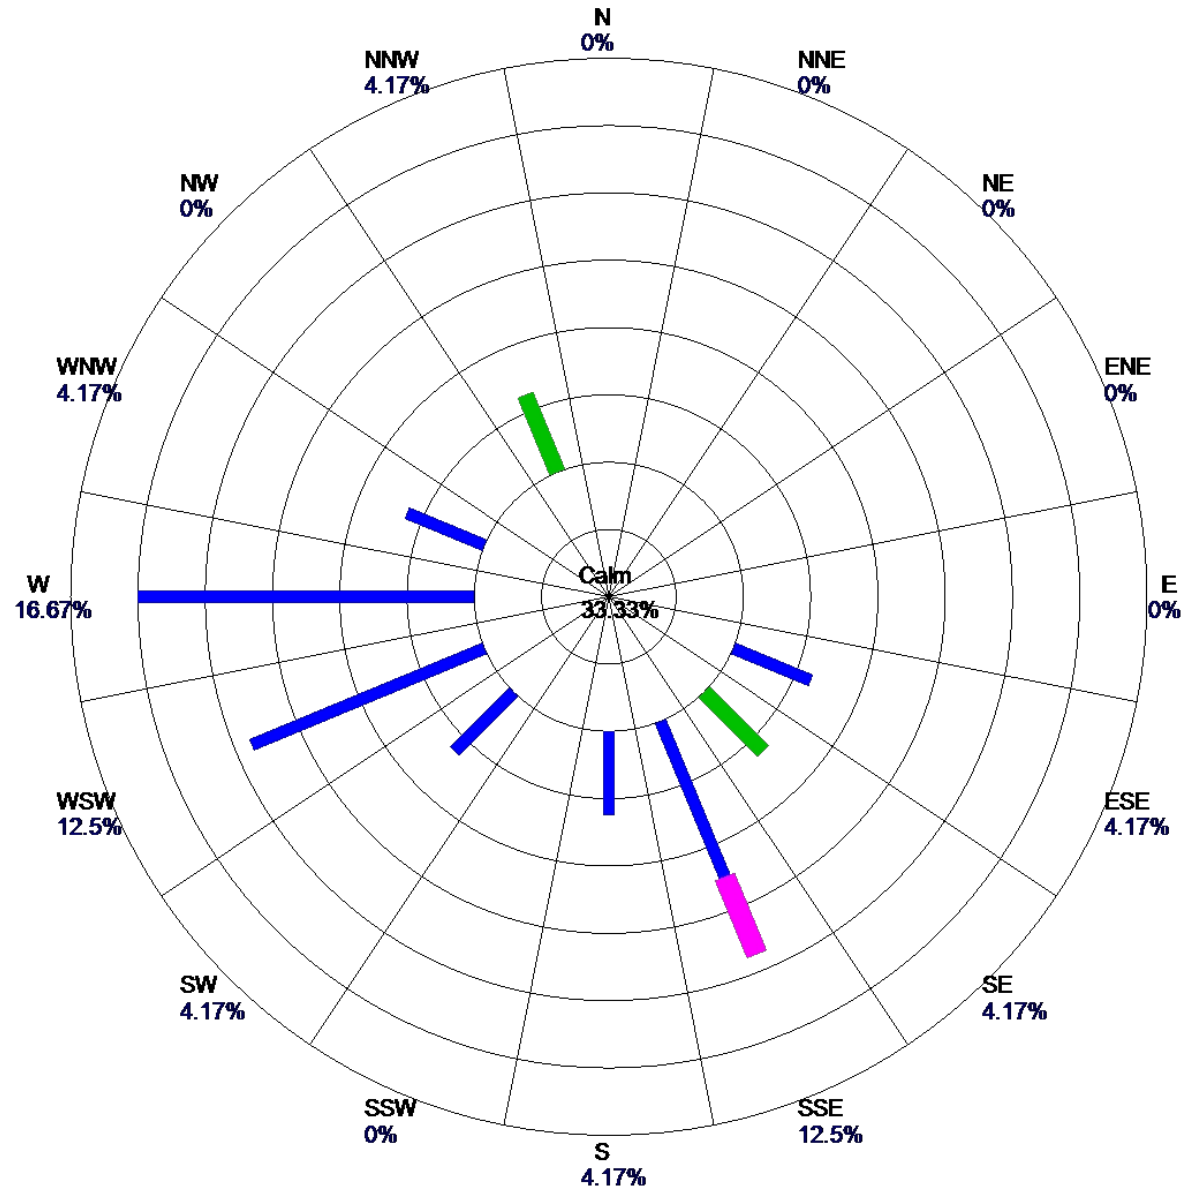

Site: AMANDA ELEM  
Parameter: WSPD  
Units: MPH

Period: 9/5/2018-9/5/2018