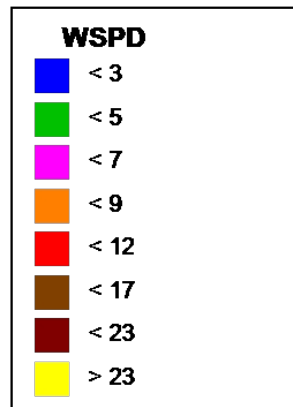

Site: AMANDA ELEM  
Parameter: WSPD  
Units: MPH

Period: 9/5/2018-9/5/2018