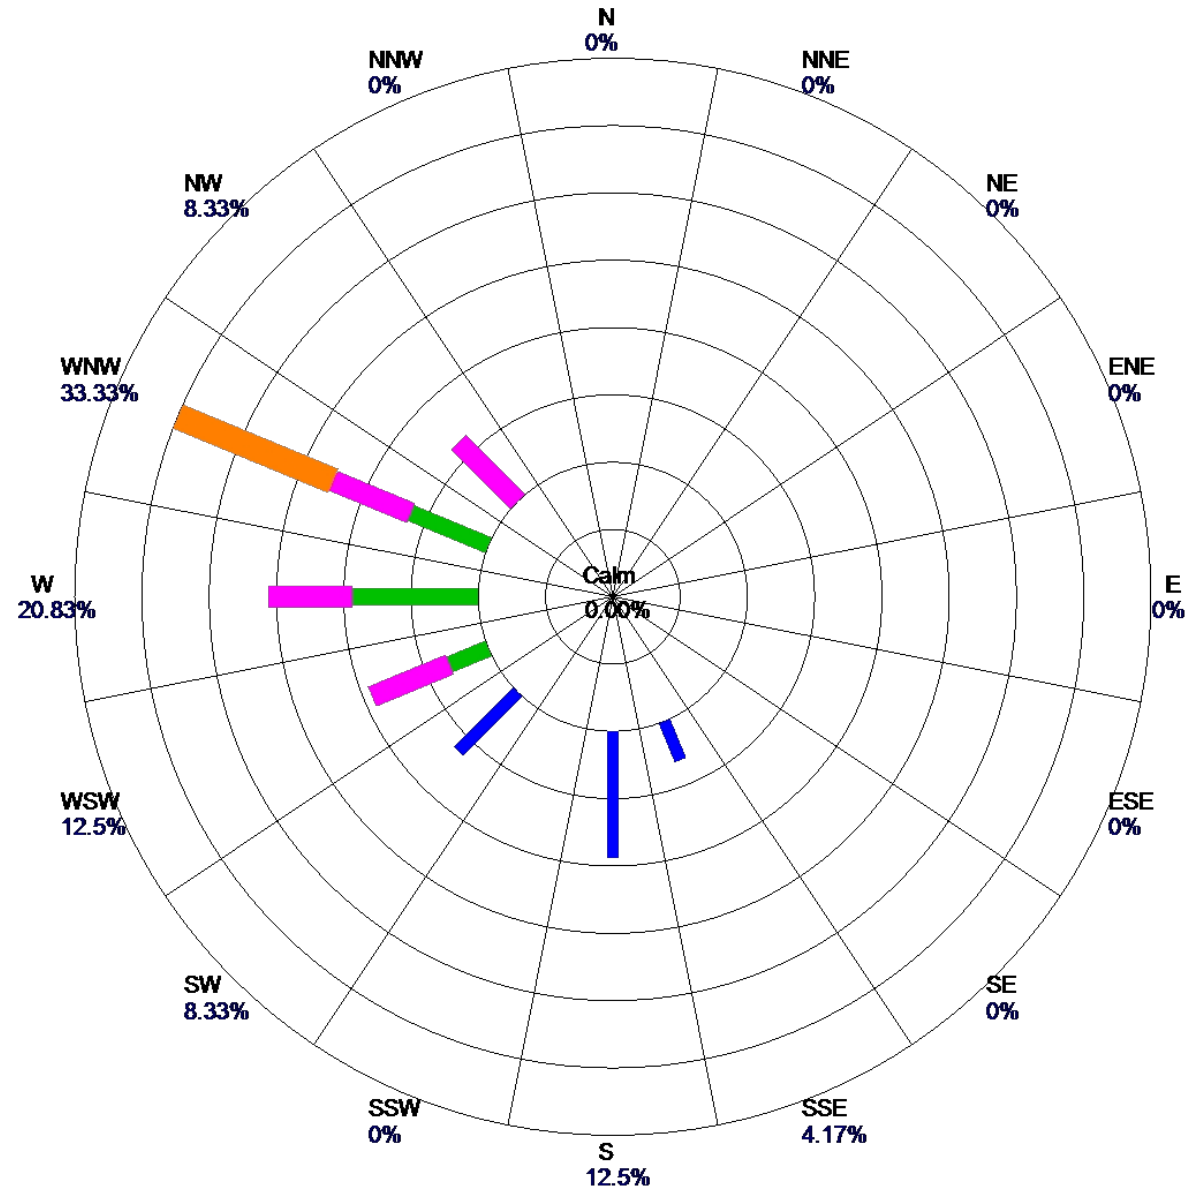

Site: YANKEE
Parameter: WSPD
Units: MPH

Period: 6/24/2017-6/24/2017