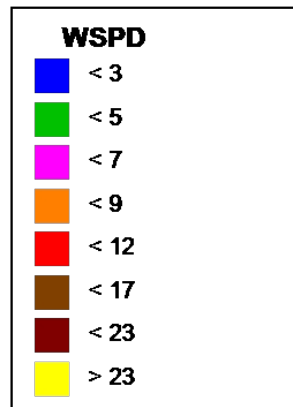

Site: YANKEE
Parameter: WSPD
Units: MPH

Period: 6/24/2017-6/24/2017