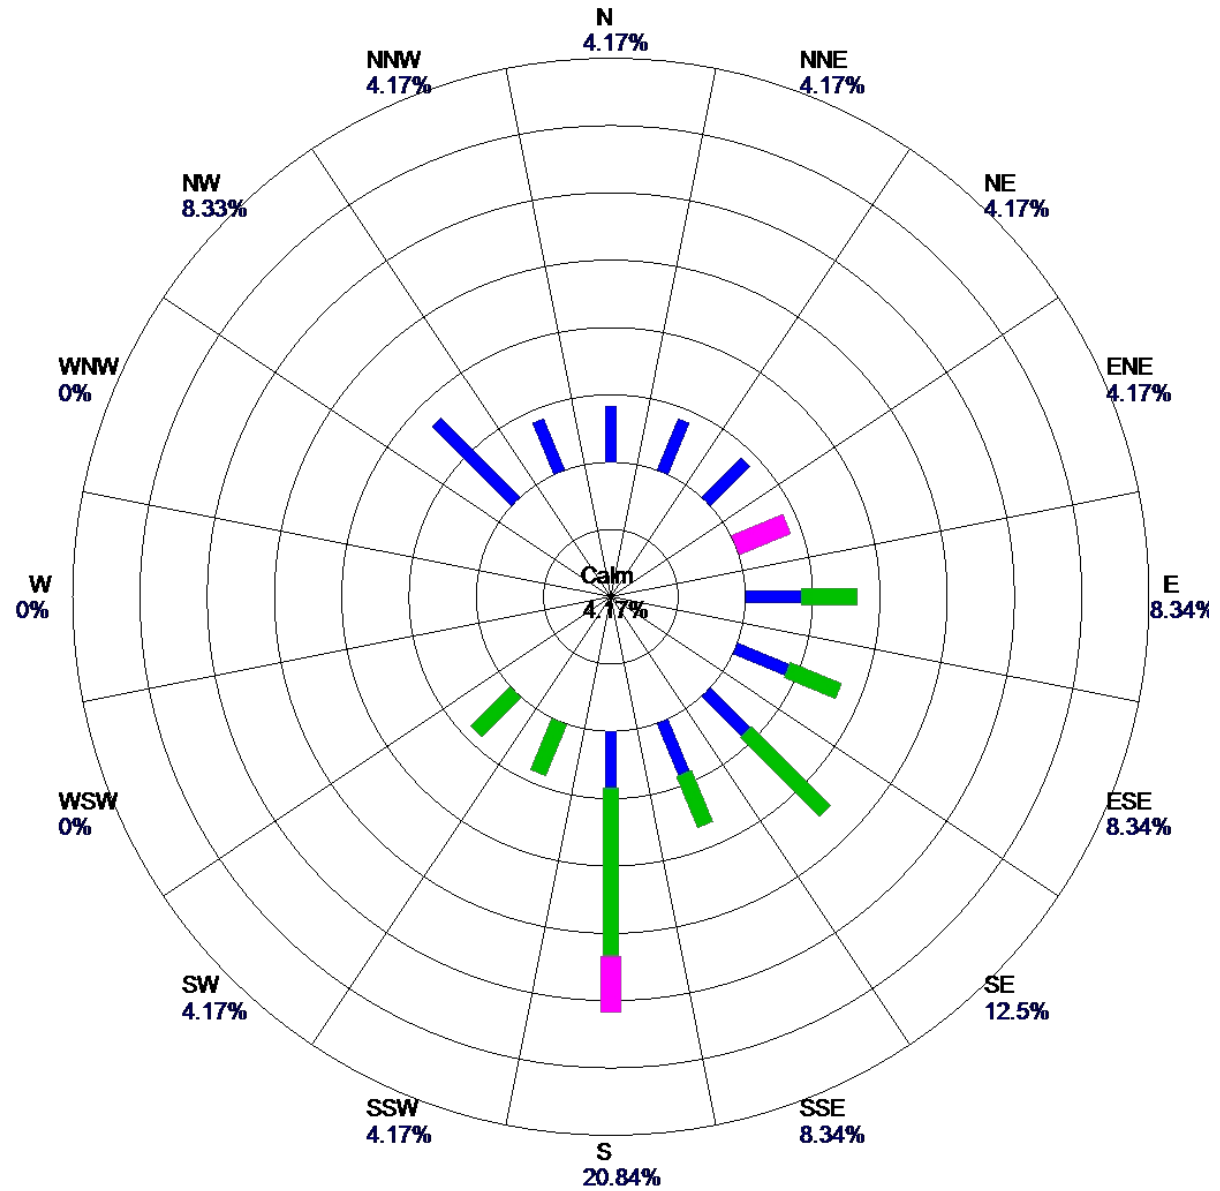

Site: YANKEE
Parameter: WSPD
Units: MPH

Period: 3/20/2017-3/20/2017