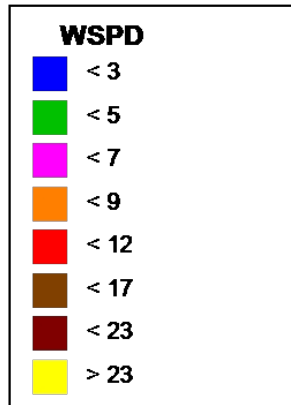

Site: YANKEE
Parameter: WSPD
Units: MPH

Period: 3/20/2017-3/20/2017