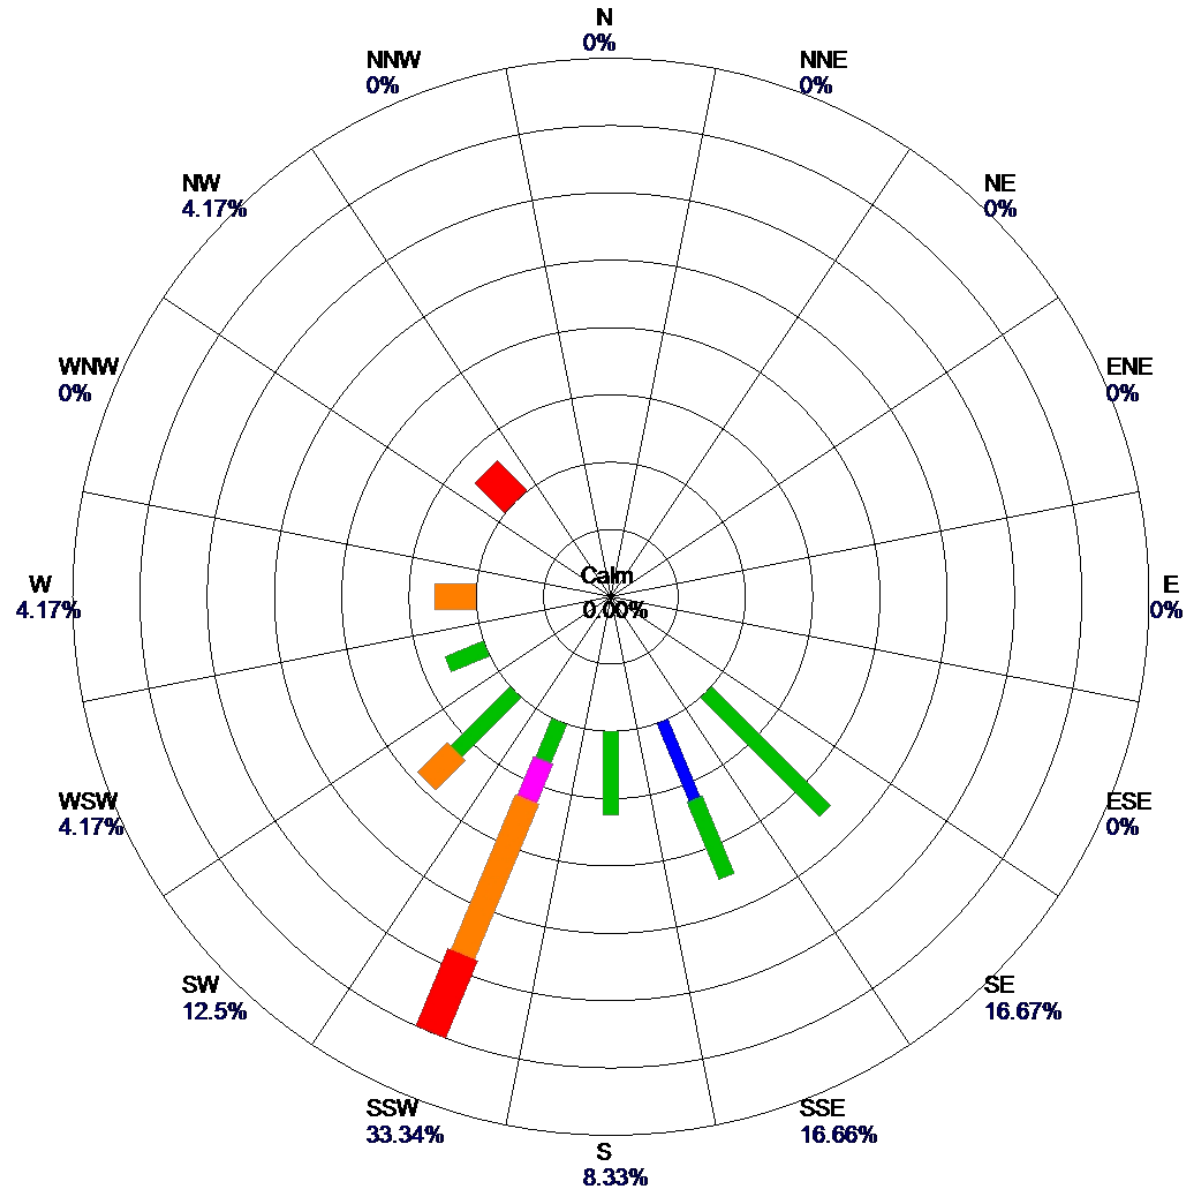

Site: YANKEE  
Parameter: WSPD  
Units: MPH

Period: 2/24/2017-2/24/2017